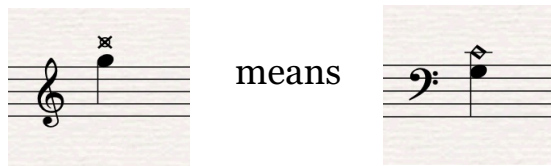

Svante Henryson

Black Run

from Colors in D for solo cello

version for cello and strings

Original version for Solo Cello composed in 2001,
as part 1 of the suite Colors in D for Solo Cello
(also available at Svante Henryson Score Store).

This version created in 2019.

Duration 3 minutes

Black Run

(from *Colors in D* for solo cello)
version for cello and strings

Svante Henryson

Presto

Musical score for measures 1-6. The Solo Cello part features a melodic line with a circled note in measure 1. The string parts (Violin I, Violin II, Viola, Violoncello, and Contrabass) are marked with a forte *f* dynamic and play a rhythmic accompaniment of quarter notes.

Musical score for measures 7-13. Measure 7 is marked with a circled 'A'. The Solo Cello part continues with a melodic line. The string parts are marked with *pizz.* (pizzicato) and play a rhythmic accompaniment of quarter notes.

Musical score for measures 14-19. The Solo Cello part continues with a melodic line. The string parts play a rhythmic accompaniment of quarter notes.

78

ord.

arco normale

arco normale

arco normale

col legno batt.